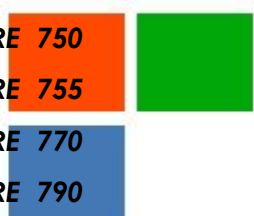

GENUINE PART

AGRI